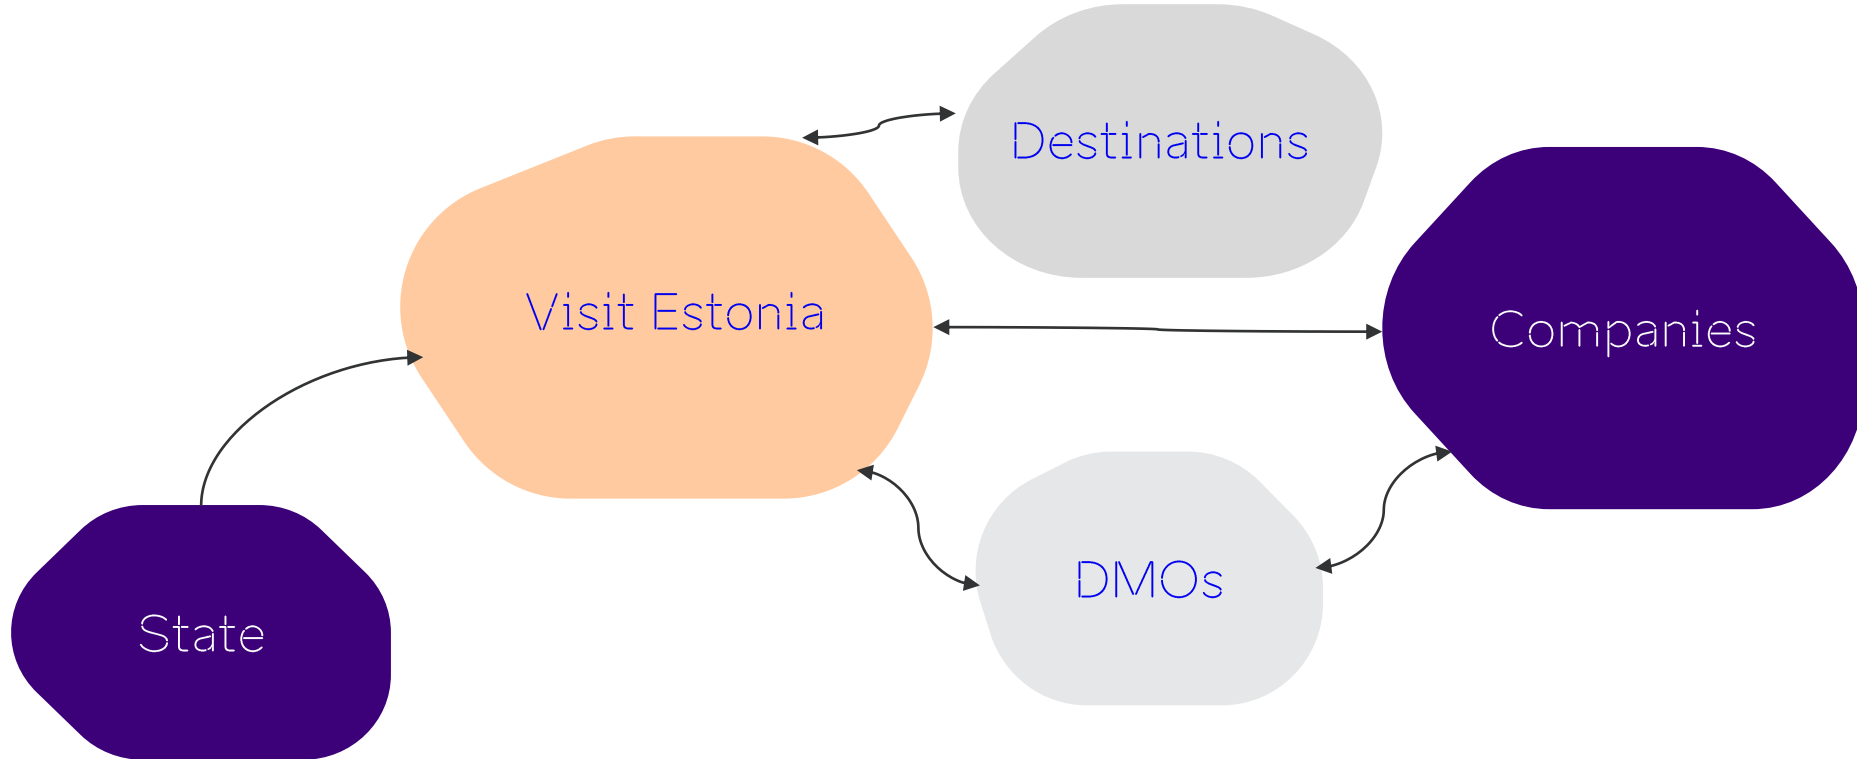

Estonian model